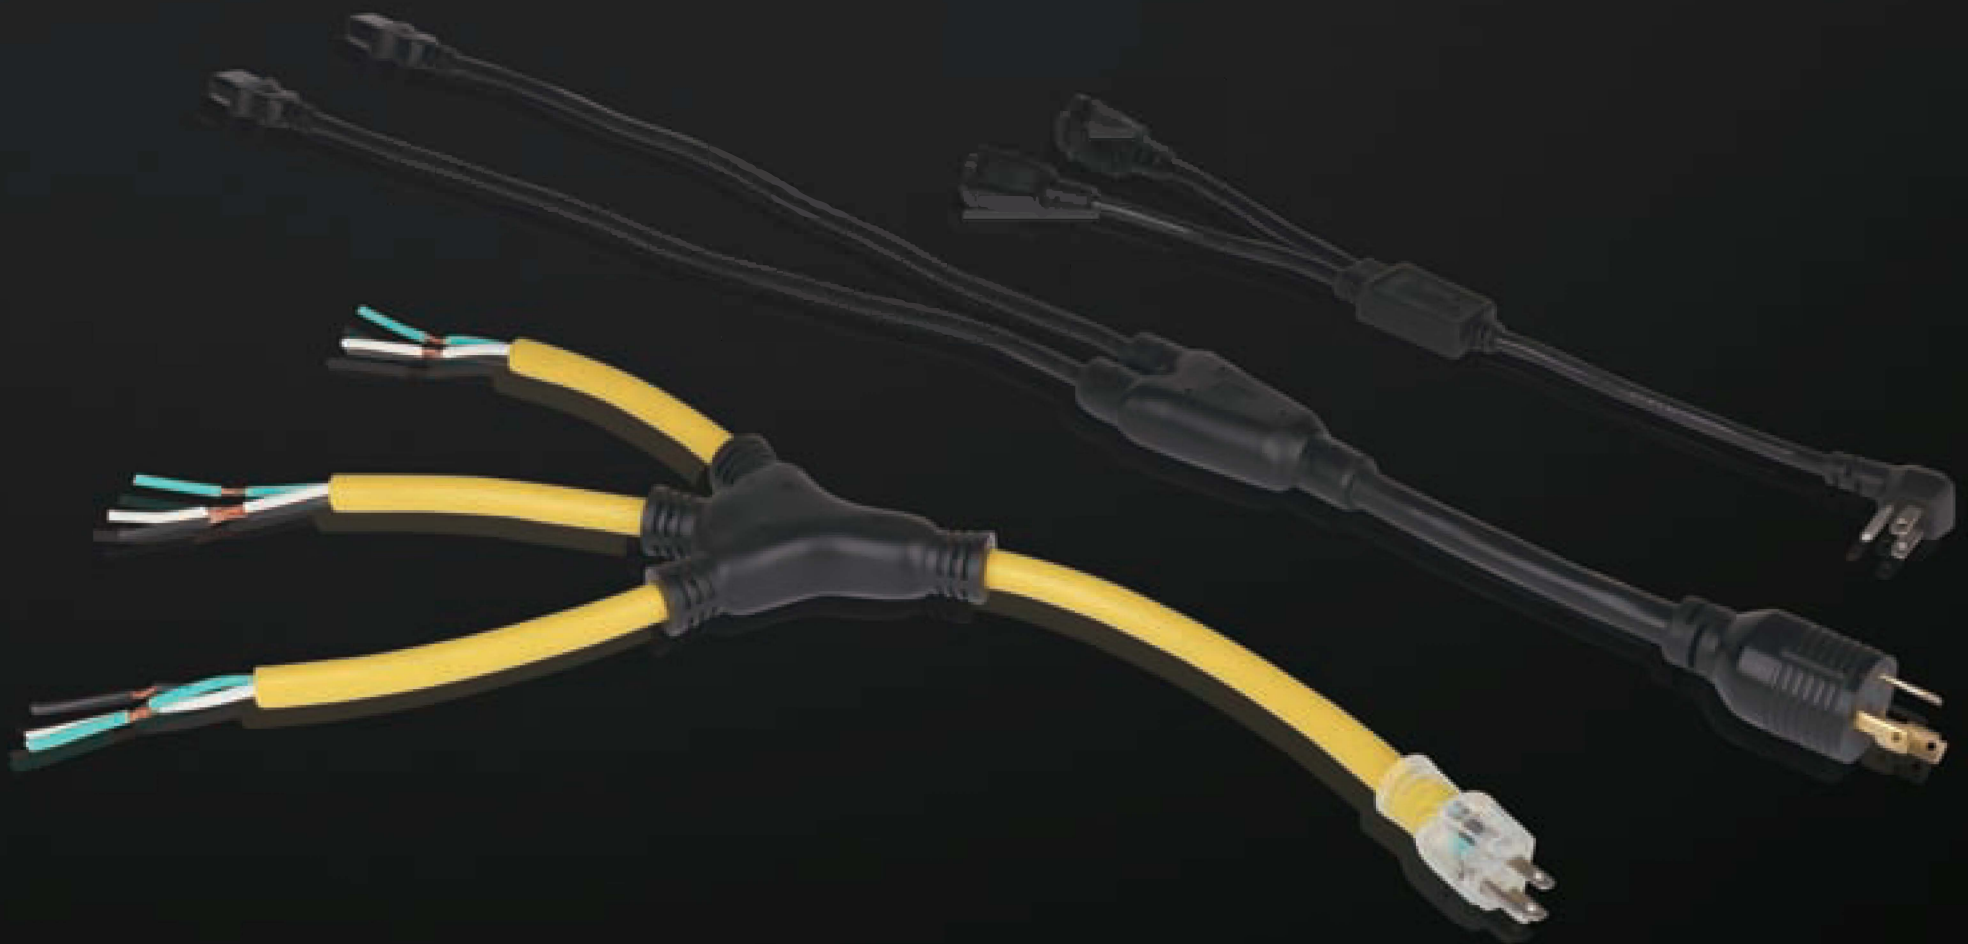

Y Adapter Cables Series